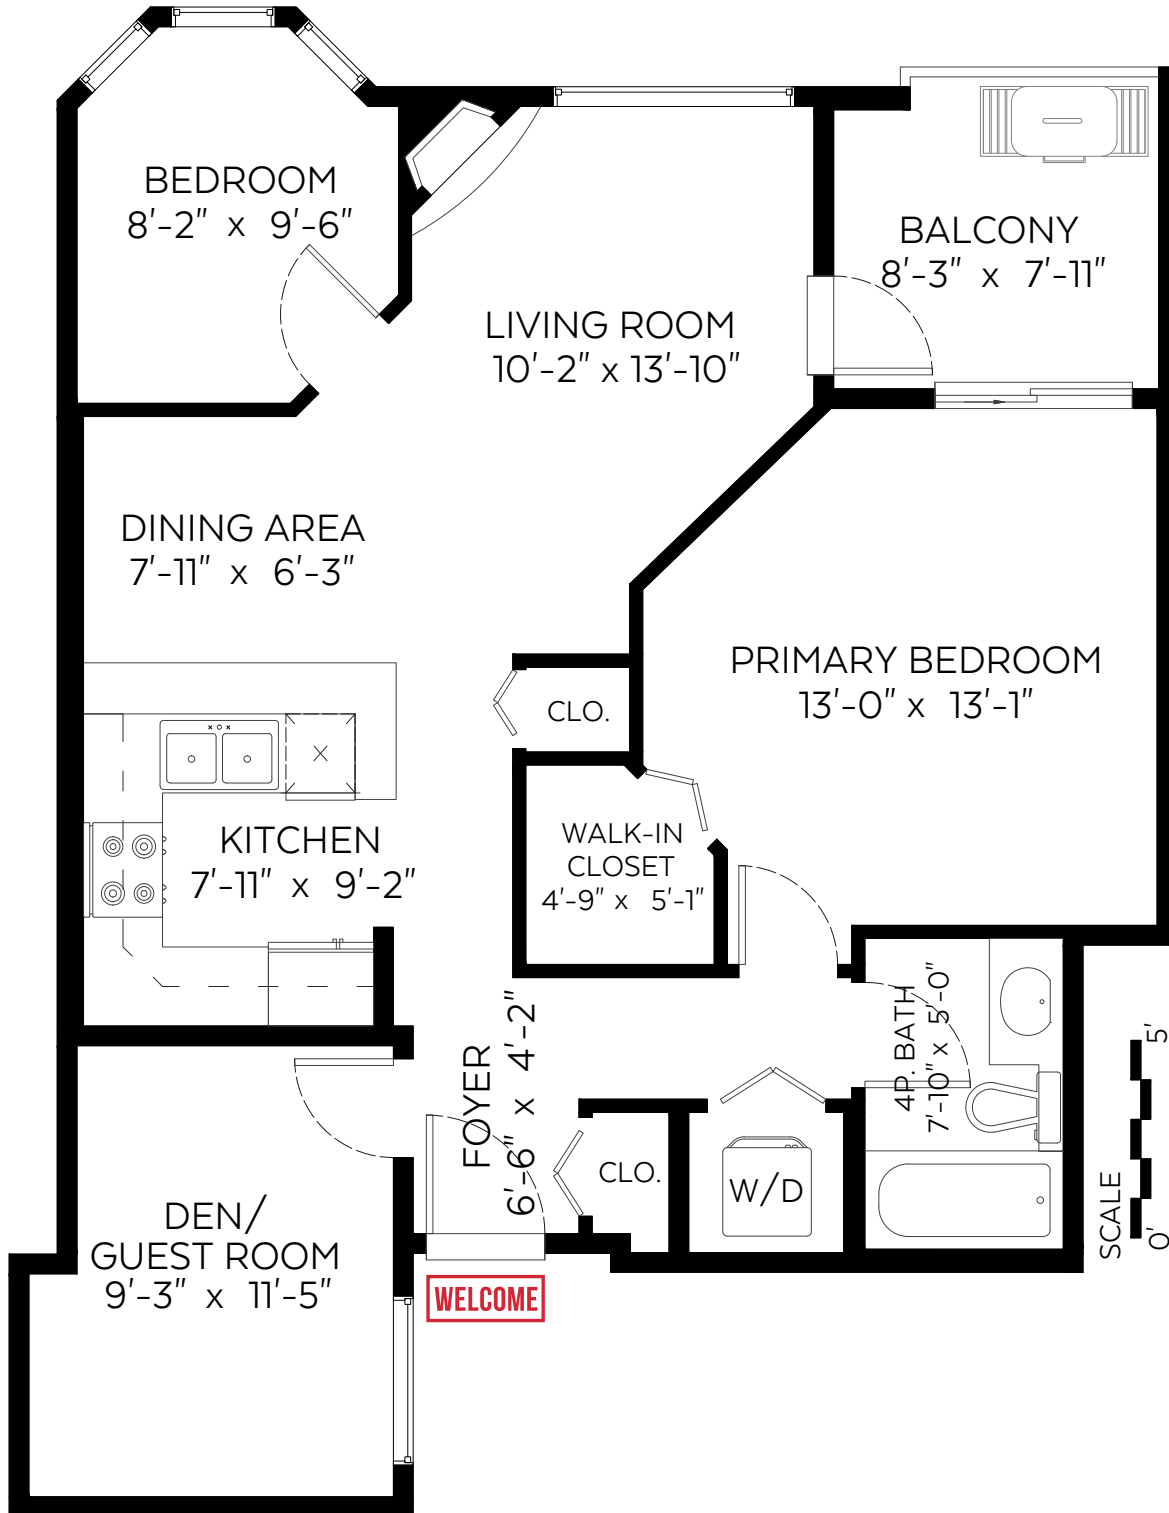

Floor Area: 838 sq.ft.

Ceiling Height: 9'-0"

Auxiliary Area

Balcony: 63 sq.ft.

Valid Until: October 6, 2025

NORTH